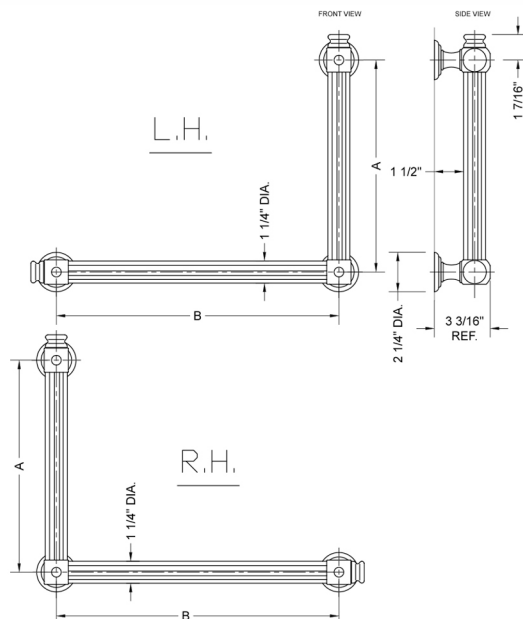

G61 16H x 32W 90° Left Hand Grab Bar

Model #: **G61-16H-32W-LH-**

FEATURES:

- ADA compliant when properly installed
- All brass construction, fully polished & plated
- All grab bars can be custom sized. Contact JACLO for pricing & availability
- Optional handshower sliders and toilet paper/wash cloth holders can be added only upon initial order
- Grab bars over 32" REQUIRE a middle post

SPECIFICATION DRAWING:

BRASS LUXURY GRAB BAR			
PART. #	DESCRIPTION	A H	B W
G61-12H-12W	CENTER TO CENTER	12"	12"
G61-12H-16W	CENTER TO CENTER	12"	16"
G61-12H-24W	CENTER TO CENTER	12"	24"
G61-12H-32W	CENTER TO CENTER	12"	32"
G61-16H-12W	CENTER TO CENTER	16"	12"
G61-16H-16W	CENTER TO CENTER	16"	16"
G61-16H-24W	CENTER TO CENTER	16"	24"
G61-16H-32W	CENTER TO CENTER	16"	32"
G61-24H-12W	CENTER TO CENTER	24"	12"
G61-24H-16W	CENTER TO CENTER	24"	16"
G61-24H-24W	CENTER TO CENTER	24"	24"
G61-24H-32W	CENTER TO CENTER	24"	32"
G61-32H-12W	CENTER TO CENTER	32"	12"
G61-32H-16W	CENTER TO CENTER	32"	16"
G61-32H-24W	CENTER TO CENTER	32"	24"
G61-32H-32W	CENTER TO CENTER	32"	32"