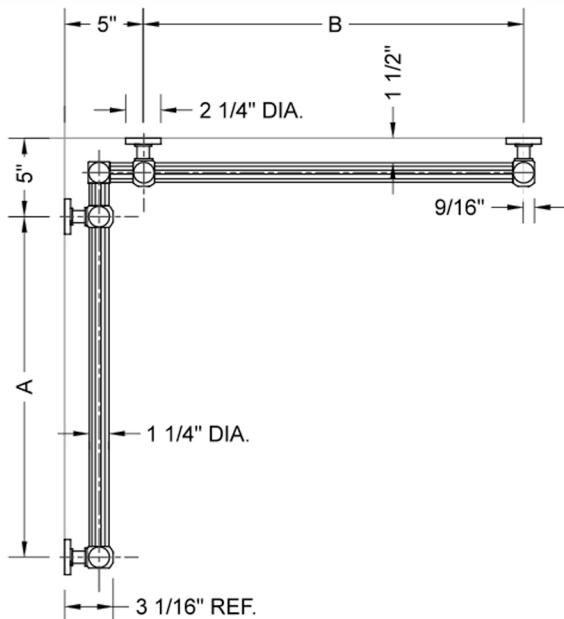

G71 12" x 48" Inside Corner Grab Bar

Model #: G71-12-48-IC-

FEATURES:

- ADA compliant when properly installed
- All brass construction, fully polished & plated
- All grab bars can be custom sized. Contact JACLO for pricing & availability
- Optional handshower sliders and toilet paper/wash cloth holders can be added only upon initial order
- Grab bars over 32" REQUIRE a middle post

SPECIFICATION DRAWING:

BRASS LUXURY GRAB BAR							
PART. #	DESCRIPTION	A	B	PART. #	DESCRIPTION	A	B
G71-12-12-IC	CENTER OF POST	12"	12"	G71-24-36-IC	CENTER OF POST	24"	36"
G71-12-16-IC	CENTER OF POST	12"	16"	G71-24-48-IC	CENTER OF POST	24"	48"
G71-12-24-IC	CENTER OF POST	12"	24"	G71-24-60-IC	CENTER OF POST	24"	60"
G71-12-32-IC	CENTER OF POST	12"	32"				
				G71-32-32-IC	CENTER OF POST	32"	32"
G71-12-36-IC	CENTER OF POST	12"	36"	G71-32-36-IC	CENTER OF POST	32"	36"
G71-12-48-IC	CENTER OF POST	12"	48"	G71-32-48-IC	CENTER OF POST	32"	48"
G71-12-60-IC	CENTER OF POST	12"	60"	G71-32-60-IC	CENTER OF POST	32"	60"
G71-16-16-IC	CENTER OF POST	16"	16"	G71-36-36-IC	CENTER OF POST	36"	36"
G71-16-24-IC	CENTER OF POST	16"	24"	G71-36-48-IC	CENTER OF POST	36"	48"
G71-16-32-IC	CENTER OF POST	16"	32"	G71-36-60-IC	CENTER OF POST	36"	60"
G71-16-36-IC	CENTER OF POST	16"	36"	G71-48-48-IC	CENTER OF POST	48"	48"
G71-16-48-IC	CENTER OF POST	16"	48"	G71-48-60-IC	CENTER OF POST	48"	60"
G71-16-60-IC	CENTER OF POST	16"	60"				
				G71-60-60-IC	CENTER OF POST	60"	60"
G71-24-24-IC	CENTER OF POST	24"	24"				
G71-24-32-IC	CENTER OF POST	24"	32"				