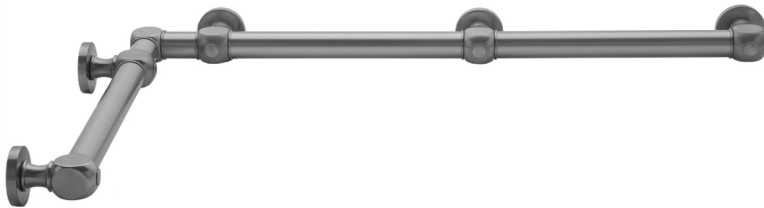

G70 12" x 48" Inside Corner Grab Bar

Model #: G70-12-48-IC-

FEATURES:

- ADA compliant when properly installed
- All brass construction, fully polished & plated
- All grab bars can be custom sized. Contact JACLO for pricing & availability
- Optional handshower sliders and toilet paper/wash cloth holders can be added only upon initial order
- Grab bars over 32" REQUIRE a middle post

AVAILABLE FINISHES:

Polished Chrome (PCH)	Satin Chrome (SC)	Bronze Umber (BU)
Satin Nickel (SN)	Pewter (PEW)	Caramel Bronze (CB)
Polished Nickel (PN)	Antique Brass (AB)	Antique Copper (ACU)
Oil-Rubbed Bronze (ORB)	Polished Brass (PB)	Polished Copper (PCU)
Vintage Bronze (VB)	Satin Brass (SB)	Rose Gold (RG)
Matte Black (MBK)	Satin Gold (SG)	Polished Gold (PG)
Black Nickel (BKN)	Bombay Gold (BG)	Jewelers Gold (JG)
Europa Bronze (EB)	White (WH)	Sedona Beige (SDB)
Tristan Brass (TB)	Unlacquered Brass (ULB)	Satin Cooper (SCU)