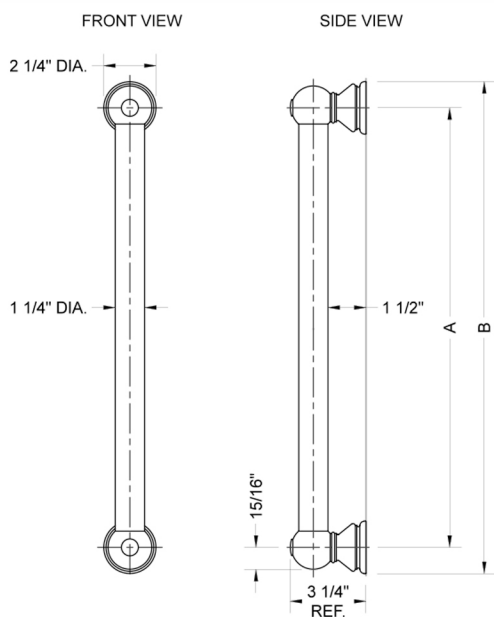

36" G30 Straight Grab Bar

Model #: G30-36-

FEATURES:

- ADA compliant when properly installed
- All brass construction, fully polished & plated
- All grab bars can be custom sized. Contact JACLO for pricing & availability
- Optional handshower sliders and toilet paper/wash cloth holders can be added only upon initial order
- Grab bars over 32" REQUIRE a middle post

SPECIFICATION DRAWING:

BRASS LUXURY GRAB BAR			
PART. #	DESCRIPTION	A	B
G30-12-XX	12" CENTER TO CENTER	12"	14 1/4"
G30-16-XX	16" CENTER TO CENTER	16"	18 1/4"
G30-18-XX	18" CENTER TO CENTER	18"	20 1/4"
G30-24-XX	24" CENTER TO CENTER	24"	28 1/4"
G30-32-XX	32" CENTER TO CENTER	32"	44 1/4"
*NOTE: GRAB BARS OVER 32" REQUIRE A MIDDLE POST			
G30-36-XX	36" CENTER TO CENTER	36"	38 1/4"
G30-42-XX	42" CENTER TO CENTER	42"	44 1/4"
G30-48-XX	48" CENTER TO CENTER	48"	50 1/4"
G30-60-XX	60" CENTER TO CENTER	60"	62 1/4"