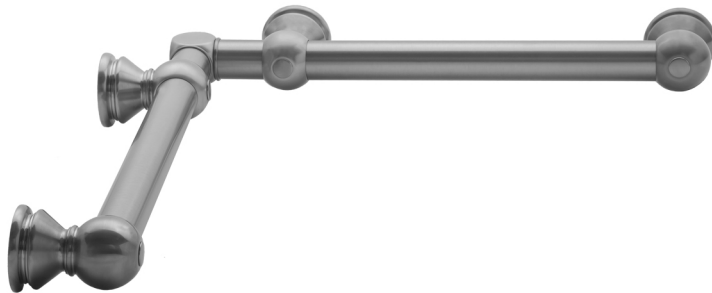

G30 32" x 32" Inside Corner Grab Bar

Model #: G30-32-32-IC-

FEATURES:

- ADA compliant when properly installed
- All brass construction, fully polished & plated
- All grab bars can be custom sized. Contact JACLO for pricing & availability
- Optional handshower sliders and toilet paper/wash cloth holders can be added only upon initial order
- Grab bars over 32" REQUIRE a middle post

AVAILABLE FINISHES:

Polished Chrome (PCH)	Satin Chrome (SC)	Bronze Umber (BU)
Satin Nickel (SN)	Pewter (PEW)	Caramel Bronze (CB)
Polished Nickel (PN)	Antique Brass (AB)	Antique Copper (ACU)
Oil-Rubbed Bronze (ORB)	Polished Brass (PB)	Polished Copper (PCU)
Vintage Bronze (VB)	Satin Brass (SB)	Rose Gold (RG)
Matte Black (MBK)	Satin Gold (SG)	Polished Gold (PG)
Black Nickel (BKN)	Bombay Gold (BG)	Jewelers Gold (JG)
Europa Bronze (EB)	White (WH)	Sedona Beige (SDB)
Tristan Brass (TB)	Unlacquered Brass (ULB)	Satin Cooper (SCU)