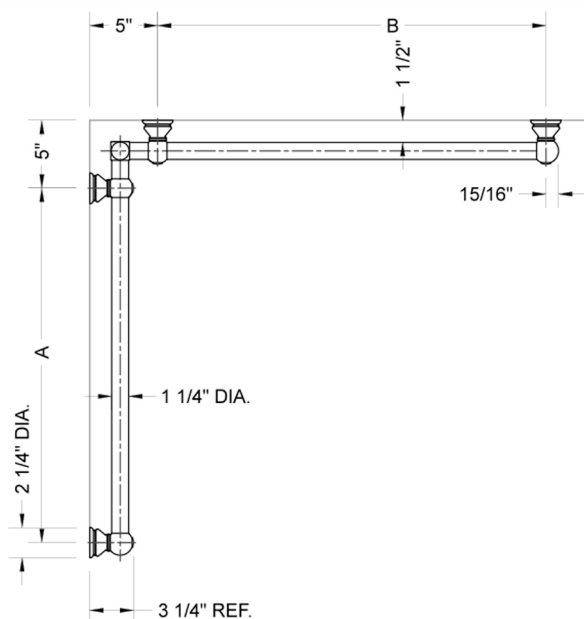

G30 32" x 32" Inside Corner Grab Bar

Model #: G30-32-32-IC-

FEATURES:

- ADA compliant when properly installed
- All brass construction, fully polished & plated
- All grab bars can be custom sized. Contact JACLO for pricing & availability
- Optional handshower sliders and toilet paper/wash cloth holders can be added only upon initial order
- Grab bars over 32" REQUIRE a middle post

SPECIFICATION DRAWING:

BRASS LUXURY GRAB BAR							
PART. #	DESCRIPTION	A	B	PART. #	DESCRIPTION	A	B
G30-12-12-IC	CENTER OF POST	12"	12"	G30-24-36-IC	CENTER OF POST	24"	36"
G30-12-16-IC	CENTER OF POST	12"	16"	G30-24-48-IC	CENTER OF POST	24"	48"
G30-12-24-IC	CENTER OF POST	12"	24"	G30-24-60-IC	CENTER OF POST	24"	60"
G30-12-32-IC	CENTER OF POST	12"	32"				
G30-12-36-IC	CENTER OF POST	12"	36"	G30-32-32-IC	CENTER OF POST	32"	32"
G30-12-48-IC	CENTER OF POST	12"	48"	G30-32-36-IC	CENTER OF POST	32"	36"
G30-12-60-IC	CENTER OF POST	12"	60"	G30-32-48-IC	CENTER OF POST	32"	48"
				G30-32-60-IC	CENTER OF POST	32"	60"
G30-16-16-IC	CENTER OF POST	16"	16"				
G30-16-24-IC	CENTER OF POST	16"	24"	G30-36-36-IC	CENTER OF POST	36"	36"
G30-16-32-IC	CENTER OF POST	16"	32"	G30-36-48-IC	CENTER OF POST	36"	48"
				G30-36-60-IC	CENTER OF POST	36"	60"
G30-16-36-IC	CENTER OF POST	16"	36"				
G30-16-48-IC	CENTER OF POST	16"	48"	G30-48-48-IC	CENTER OF POST	48"	48"
G30-16-60-IC	CENTER OF POST	16"	60"	G30-48-60-IC	CENTER OF POST	48"	60"
G30-24-24-IC	CENTER OF POST	24"	24"	G30-60-60-IC	CENTER OF POST	60"	60"
G30-24-32-IC	CENTER OF POST	24"	32"				