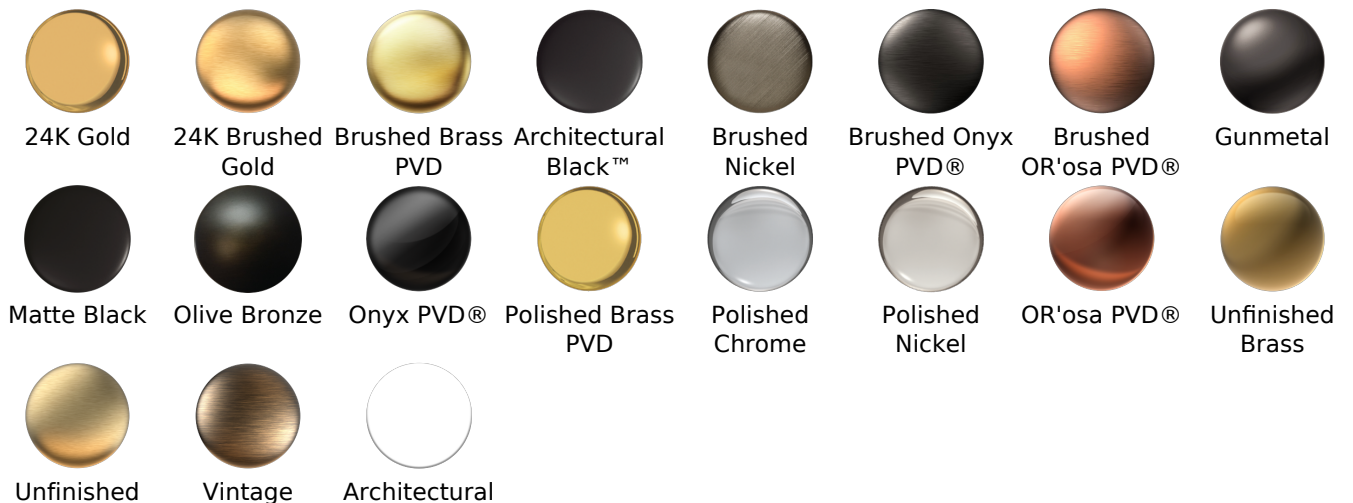

SHOWER  
Harley 32" Round Grab Bar  
**G-19532**

**GRAFF®**

**Information**

- 32" center to center
- 1-1/2" distance from wall to bar
- 1-1/4" diameter
- Solid brass construction
- Mounting hardware included
- ADA compliant when installed per ADA guidelines
- Style complements Harley collection
- ADA

**Finishes**

Brushed Brass Brushed Brass White

## Harley Series