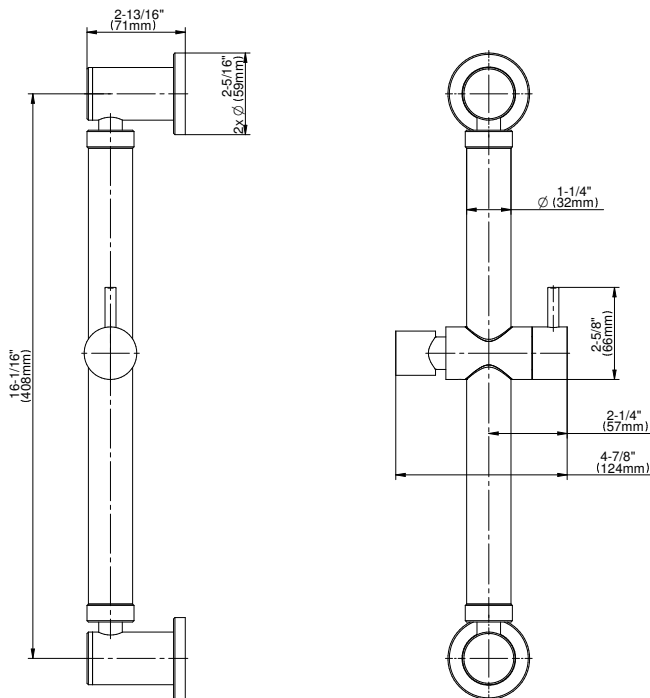

G-9542

16" Round Grab Bar with Handshower Holder

GRAFF®

Product Features

- 16" wall-mounted grab bar
- Adjustable bracket fits all hoses with conical nut

Code Compliance

- ADA

Available Finishes

- Polished Chrome
  G-9542-PC
- Brushed Nickel
  G-9542-BNi
- Unfinished Brushed Brass*
  G-9542-UBB*
- Unfinished Brass*
  G-9542-UB*
- Matte Black*
  G-9542-MBK*
- Architectural Black*
  G-9542-BK*
- Architectural White*
  G-9542-WT*
- Steelnox
  G-9542-SN
- Olive Bronze*
  G-9542-OB*
- Gunmetal*
  G-9542-GM*
- OR'osa*
  G-9542-RG*
- Onyx*
  G-9542-OX*
- Polished Brass*
  G-9542-PB*
- Brushed Brass*
  G-9542-BB*
- Gold*
  G-9542-AU*
- Brushed Gold*
  G-9542-BAU*
- Gun Metal Distressed*
  G-9542-GMD*

* Special order finish- call for availability

Warranty

- Limited lifetime warranty

For complete warranty information go to <https://www.graff-faucets.com/en/info/faqs>