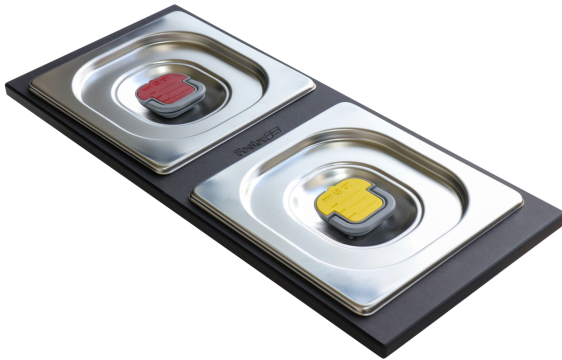

2 Bowls set 8100 623

Accessories

Code: 8100 623

DETAILS

Sink accessories

Bowls-holder

Dimensions

42,2x18 cm
16 ³⁹/₆₄"x7 ³/₃₂"