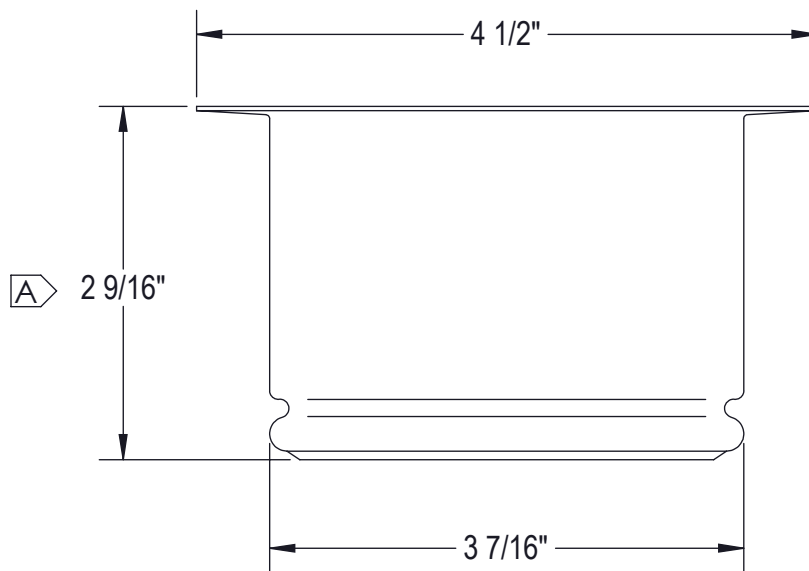

Top View

Side View

 California Faucets® info@calfaucets.com www.calfaucets.com	FIXTURE: Deep Flange/Stopper	REVISIONS	REV DATE	STARTING DATE: June 14, 2005	
	MODEL #: 9654			APPRVD DATE: July 16, 2015	
	DWG NO:	REV: A	A ECO-0831	07/16/15	APPRVD BY: J. Wojtaszek
		REV	REV DESC		SCALE: None DRAWN BY: William Linares william@calfaucets.com